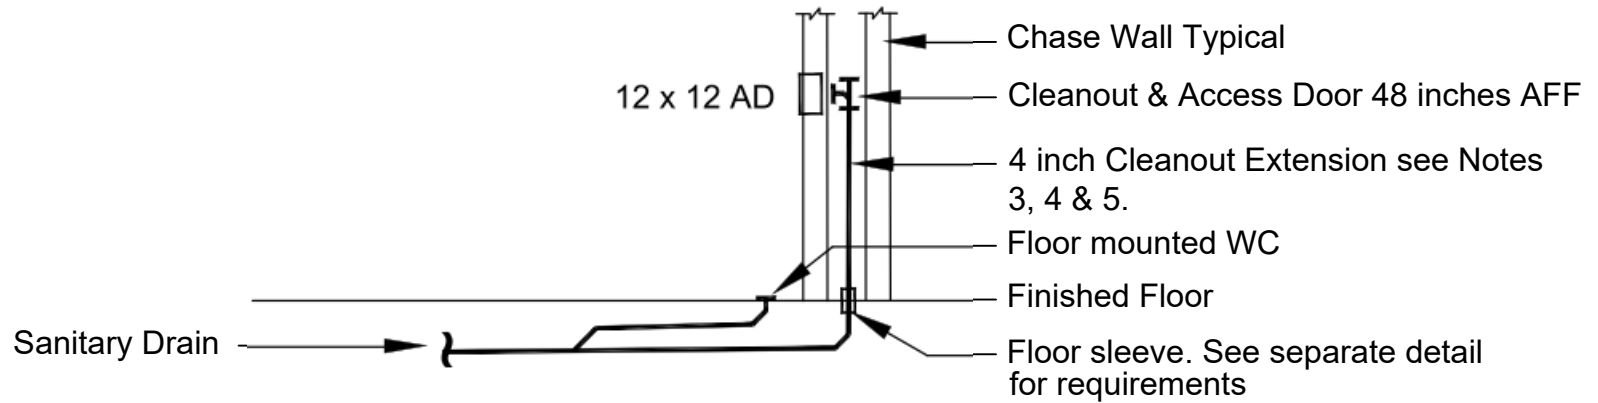

Plan : Pipe Chase

Cleanout Location - Wall Mounted Fixtures

Sanitary Cleanout Piping Detail

No Scale

Notes :

1. See Plumbing Drawings and Diagrams for pipe sizes.
2. This detail is typical locating sanitary cleanouts.
3. See Architectural Drawings for chase locations.
4. Locate CO Tee in an accessible location.
5. Locate CO Extension in a partition or furred out space. Coordinate with Architect for partition size and/or furred out space requirements.
6. Pipe sleeves see separate detail for requirements.

Cleanout Location - Floor Mounted Fixtures

Sanitary Cleanout Piping Detail

No Scale

Notes :

1. See Plumbing Drawings and Diagrams for pipe sizes.
2. This detail is typical locating sanitary cleanouts.
3. See Architectural Drawings for chase locations.
4. Locate CO Tee in an accessible location.
5. Locate CO Extension in a partition or furred out space.
Coordinate with Architect for partition size and/or furred out space requirements.