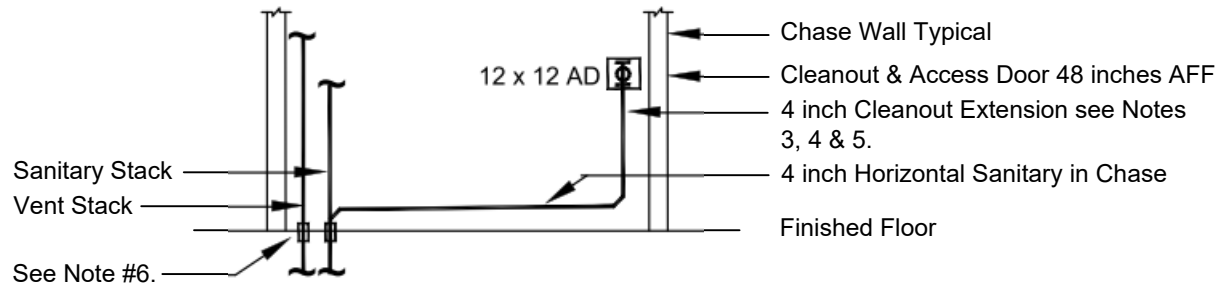

Plan : Pipe Chase

Cleanout Location - Wall Mounted Fixtures

Sanitary Cleanout Piping Detail

No Scale

Notes :

1. See Plumbing Drawings and Diagrams for pipe sizes.
2. This detail is typical locating sanitary cleanouts.
3. See Architectural Drawings for chase locations.
4. Locate CO Tee in an accessible location.
5. Locate CO Extension in a partition or furred out space. Coordinate with Architect for partition size and/or furred out space requirements.
6. Pipe sleeves see separate detail for requirements.

Cleanout Location - Floor Mounted Fixtures

Sanitary Cleanout Piping Detail

No Scale

Notes :

1. See Plumbing Drawings and Diagrams for pipe sizes.
2. This detail is typical locating sanitary cleanouts.
3. See Architectural Drawings for chase locations.
4. Locate CO Tee in an accessible location.
5. Locate CO Extension in a partition or furred out space.
Coordinate with Architect for partition size and/or furred out space requirements.